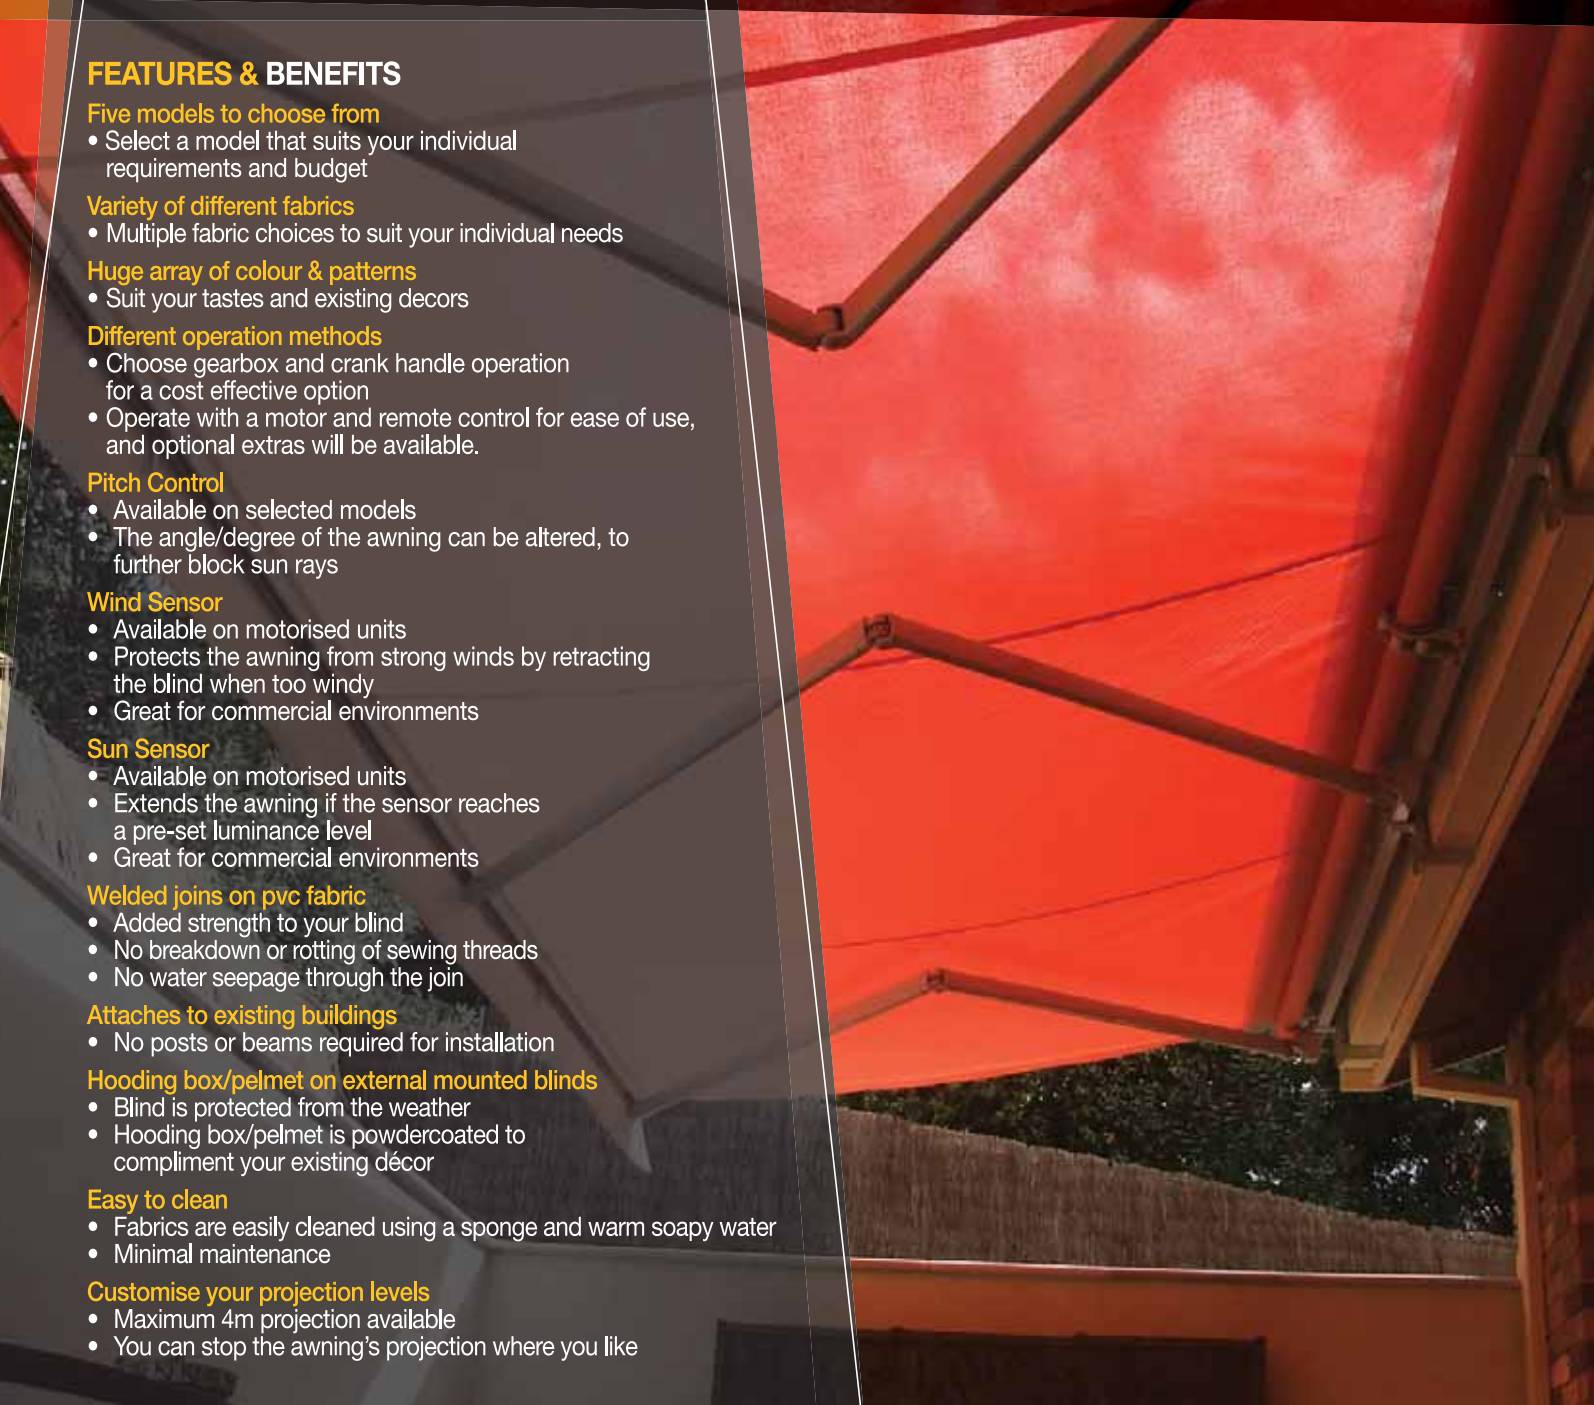

Variety of different fabrics

- Multiple fabric choices to suit your individual needs

Huge array of colour & patterns

- Suit your tastes and existing decors

Different operation methods

- Choose gearbox and crank handle operation for a cost effective option
- Operate with a motor and remote control for ease of use, and optional extras will be available.

Sun Sensor

- Available on motorised units
- Extends the awning if the sensor reaches a pre-set luminance level
- Great for commercial environments

Welded joins on pvc fabric

- Added strength to your blind
- No breakdown or rotting of sewing threads
- No water seepage through the join

Attaches to existing buildings

- No posts or beams required for installation

Hooding box/pelmet on external mounted blinds

- Blind is protected from the weather
- Hooding box/pelmet is powdercoated to compliment your existing décor

Easy to clean

- Fabrics are easily cleaned using a sponge and warm soapy water
- Minimal maintenance

Customise your projection levels

- Maximum 4m projection available
- You can stop the awning's projection where you like