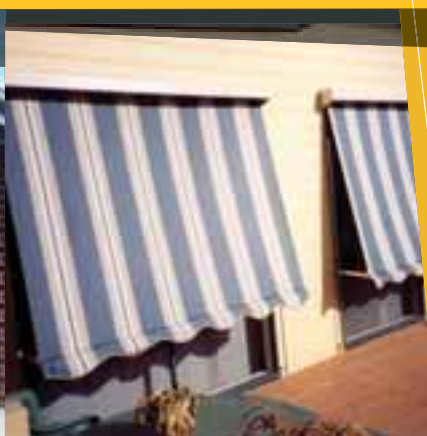

“As leaders in this market, **Shade ‘n’ Sails** specialises in custom made products that suit the clients’ **individual needs**, and allows designs of the **imagination** to become **reality**. The essence of **Shade ‘n’ Sails** is **quality construction** and design.”

HEAD OFFICE & MANUFACTURING PLANT

Head Office: 24 Old Creswick Road,
Wendouree VIC 3355, Australia
Telephone: +61 3 5339 2330 Facsimile: +61 3 5339 3188
Email: info@shadensails.com.au
Website: www.shadensails.com.au

AVAILABLE FROM: